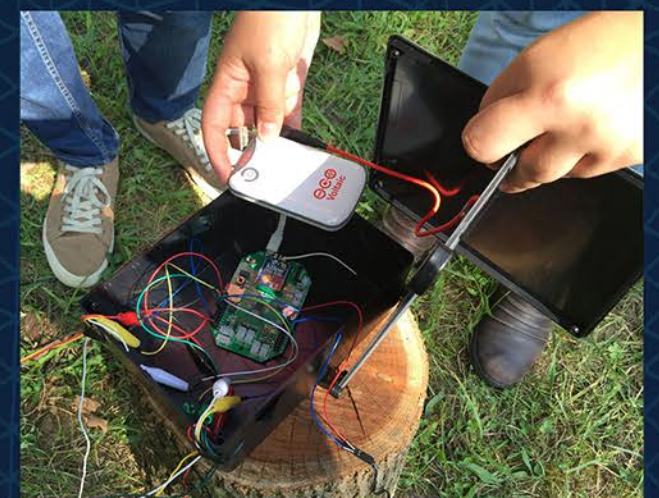

Panel on University and City Partnerships and Research

Smart Cities. Big Ideas.

National Partnerships:

The MetroLab Network at Work in South Bend

September 29, 4:00 – 5:00 p.m.

McKenna Hall Auditorium
Light Refreshments 3:30-4:00 p.m. in McKenna Atrium

This event is open to the campus and South Bend.

The general public may park in the Compton Family Ice Arena lot and take the shuttle from the shuttle shelter directly to McKenna Hall. The shuttle also picks up from McKenna and drops off at Compton.